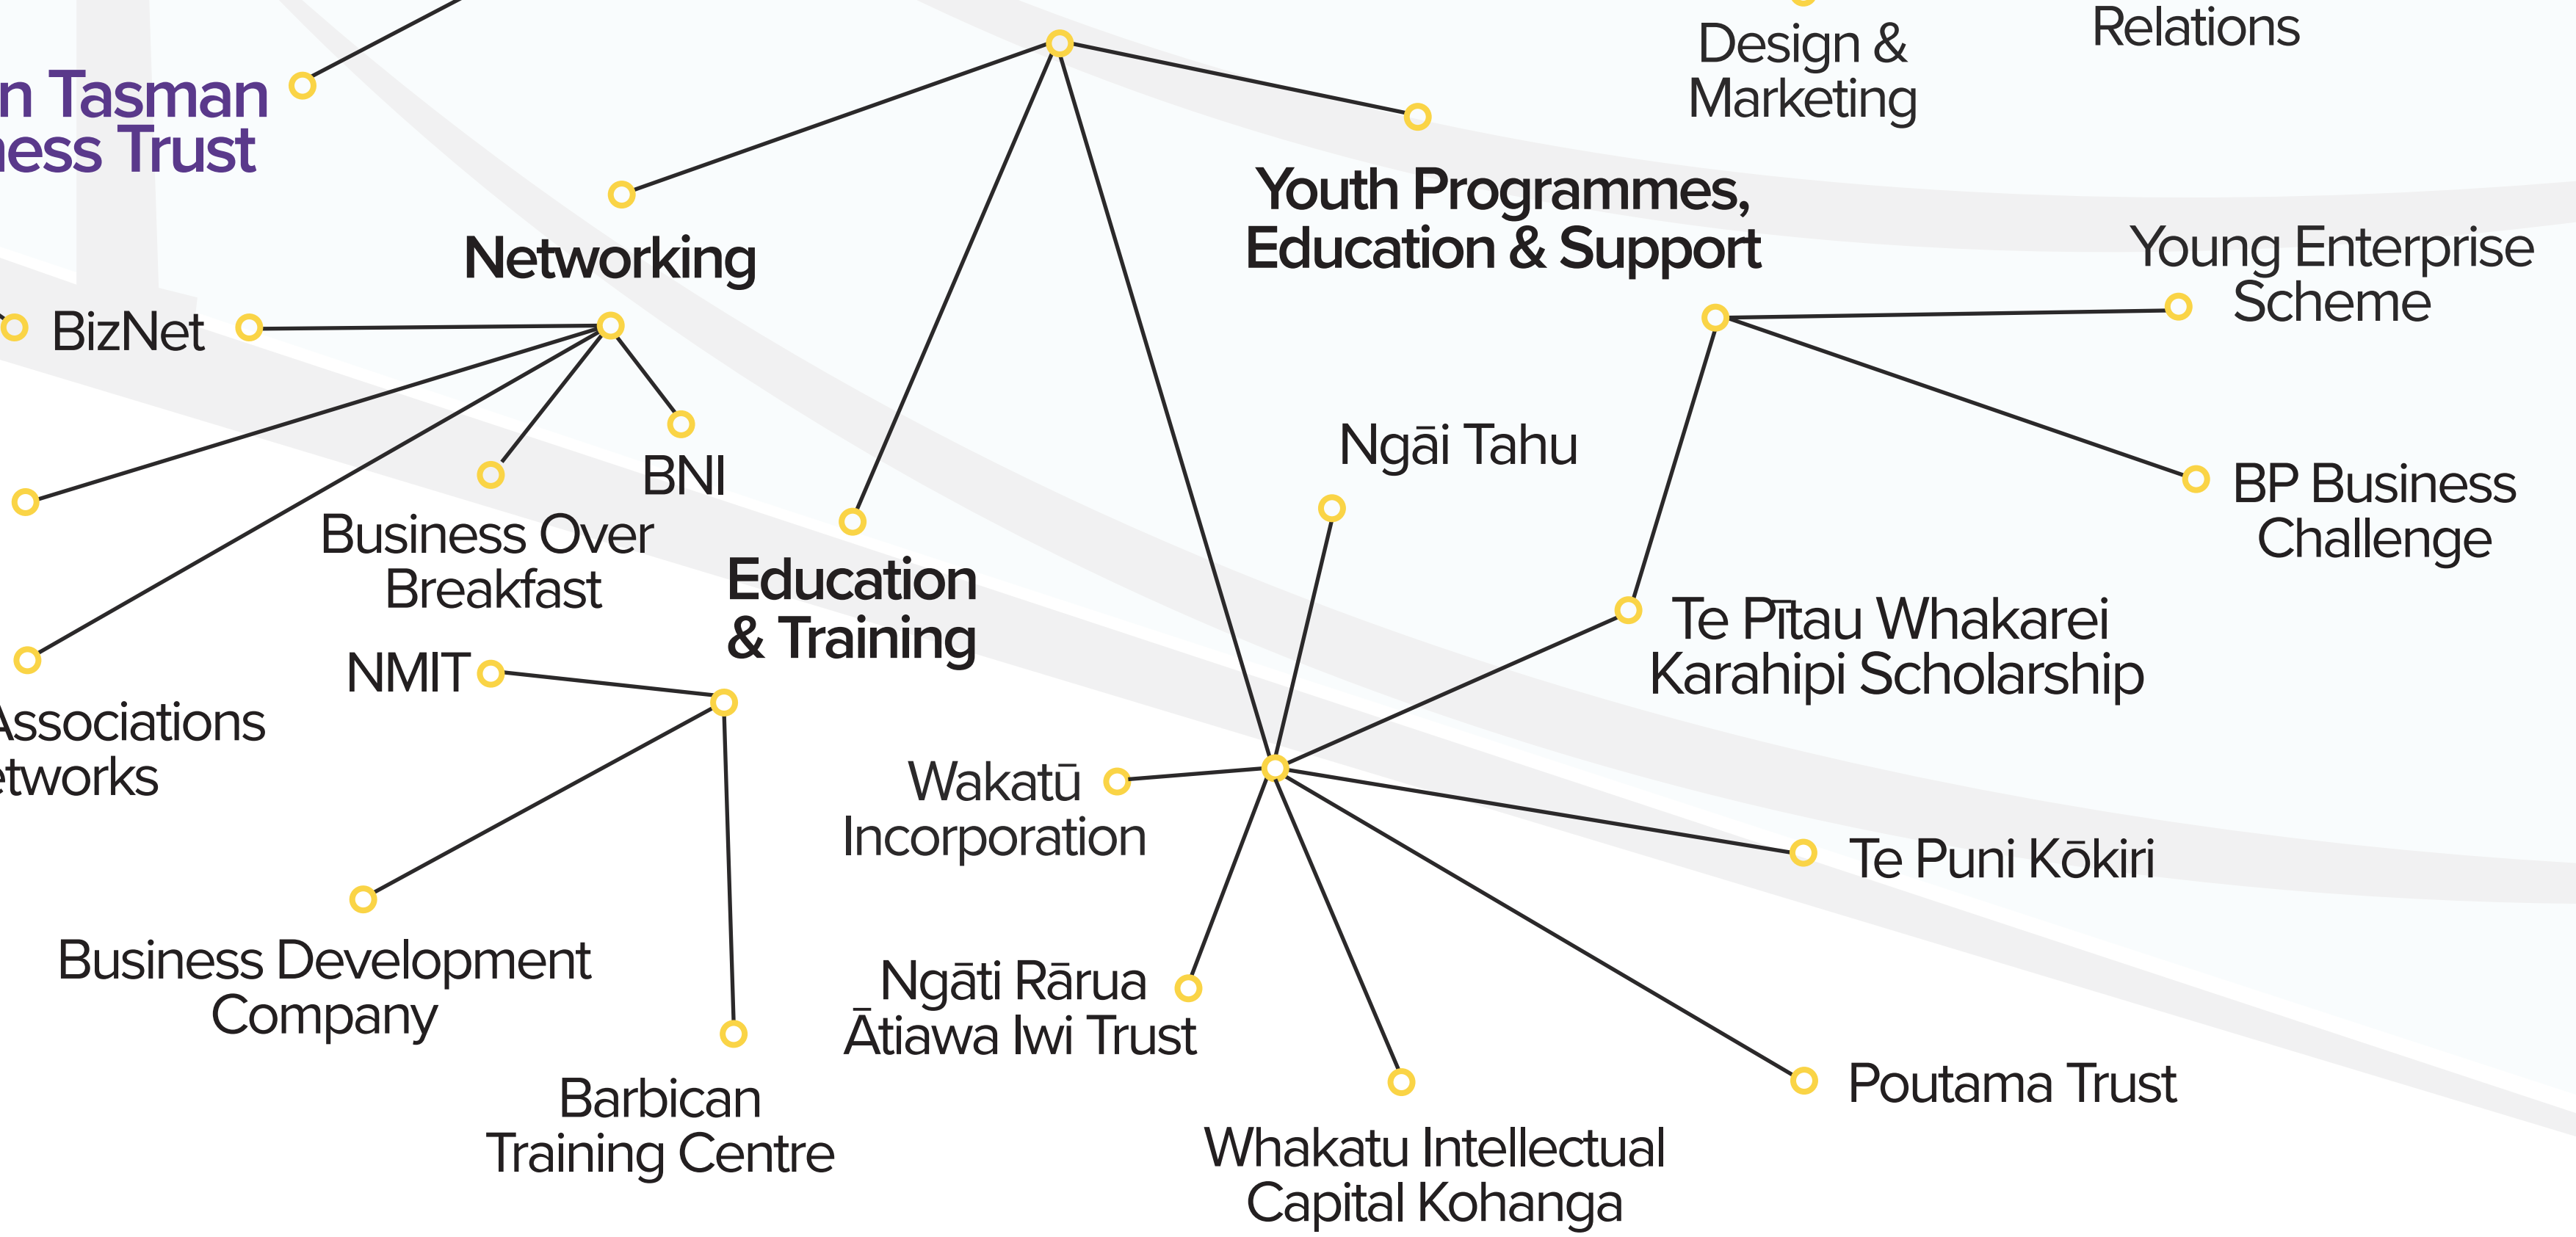

RESEARCH & DEVELOPMENT

CAPITAL

Nelson Regional Development Agency

Nelson Tasman Chamber of Commerce

Nelson Tasman Business Trust

GROWTH & SUPPORT

WORKSPACES

Extraordinary nelson tasman innovation ecosystem

It takes collaboration to create a community. With the Nelson-Tasman region increasingly becoming a hub for innovators, entrepreneurs, and businesses, we aim to connect them with reliable networks, experts, and services to provide a community of collaboration and success — to support the entire business lifecycle. Through collaboration, we hope to harness innovation as a way of solving challenges, building culture, and generating value for the region we all call home.